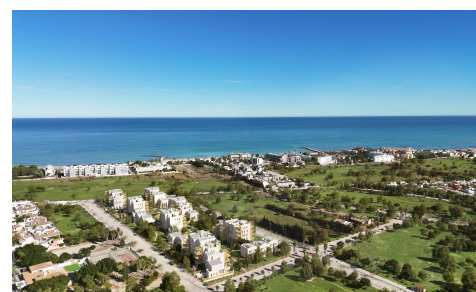

SPS98122S

**Penthouse in El Verger**

**€575,000**

3

2

98m<sup>2</sup>

N/A

NEW BUILD RESIDENTIAL IN EL VERGEL New Build residential complex of 1, 2 and 3 bedrooms apartments and penthouses in El Vergel designed as compact structures a response to the architects and designers constant pursuit of efficiency in the development. These decisions, spread throughout the various key points of the residential area, ensure that your home stays at the right temperature both in winter and summer. The main feature of the properties will be their large terraces. With regular proportions, they are the ideal spaces for outdoor living. The integration of the living room with these spacious terraces will unite your home as a livable volume where...(Ask for More Details!)