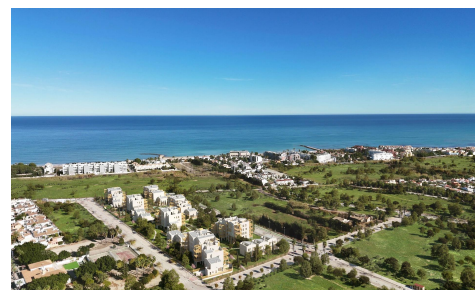

SPS56208U

**Penthouse in El Verger**

**€366,000**

2

2

66m<sup>2</sup>

N/A

NEW BUILD RESIDENTIAL IN EL VERGEL New Build residential complex of 1, 2 and 3 bedrooms apartments and penthouses in El Vergel designed as compact structures a response to the architects and designers constant pursuit of efficiency in the development. These decisions, spread throughout the various key points of the residential area, ensure that your home stays at the right temperature both in winter and summer. The main feature of the properties will be their large terraces. With regular proportions, they are the ideal spaces for outdoor living. The integration of the living room with these spacious terraces will unite your home as a livable volume where...(Ask for More Details!)