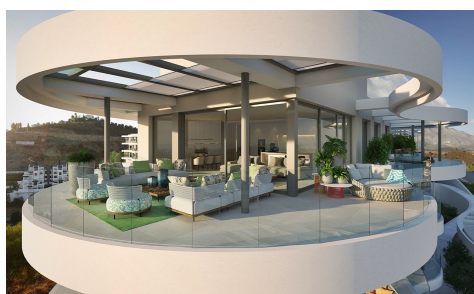

SM45575H

Apartment in Benahavis

€1,395,000

3

3

174m²

69m²

New development of luxury apartment that enjoys breath-taking views from its huge terraces across the Mediterranean Sea towards Gibraltar and the coasts of Africa. From its elevated position just above Marbella's emblematic Golf Valley, the Golf courses of Los Naranjos, La Quinta, Las Brisas and Aloha are at your doorstep. At the gateway of natural reserves and Andalusian cultural heritage, these apartments invites you to enjoy life to the fullest. You will experience luxurious and contemporary living in an exclusive location. The buildings are beautifully integrated within the natural surroundings and take full advantage of the amazing views. Starting with seven iconic buildings that will house 49 spacious residences set...(Ask for More Details!)