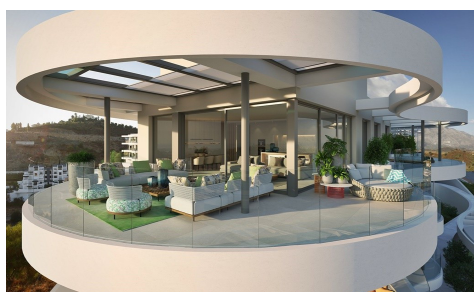

SM45575H

Studio in Benahavis

€2,950,000

3

3

238m²

191m²

New development of luxury apartment that enjoys breath-taking views from its huge terraces across the Mediterranean Sea towards Gibraltar and the coasts of Africa. From its elevated position just above Marbella's emblematic Golf Valley, the Golf courses of Los Naranjos, La Quinta, Las Brisas and Aloha are at your doorstep. At the gateway of natural reserves and Andalusian cultural heritage, these apartments invites you to enjoy life to the fullest. You will experience luxurious and contemporary living in an exclusive location. The buildings are beautifully integrated within the natural surroundings and take full advantage of the amazing views. Starting with seven iconic buildings that will house 49 spacious residences set...(Ask for More Details!)