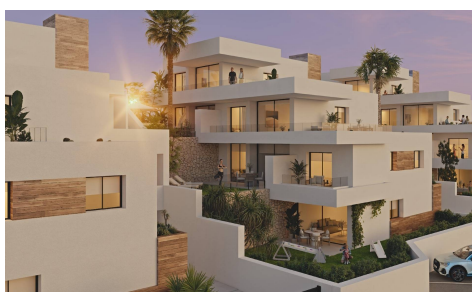

SPS54249S

Apartment in Benitachell

€397,000

3

2

188m²

N/A

The apartments are built with top-quality materials, including first-class lacquered aluminium exterior joinery with a thermal break and double glazing with Climalit-type air chambers featuring solar control and low emissivity, as per the technical project. The bedrooms are equipped with motorised roller blinds made of lacquered aluminium slats to match the exterior joinery. The entrance gate is an anthracite-grey lacquered aluminium panel, and there is an iron safety rail with glass. Interior doors are solid board, lacquered or veneered in wood, with either hinged or sliding openings. Wardrobes are fitted with interior modules, including drawers, shelves, and hanging rods. Bathrooms and kitchens are finished with high-quality ceramic tiles and porcelain...(Ask for More