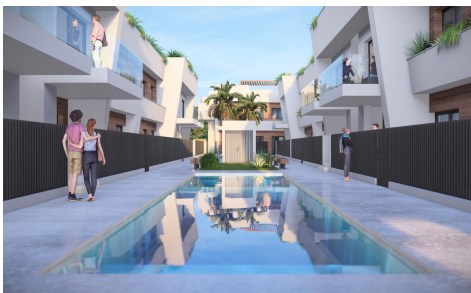

SPS14866F

Bungalow in Torre Pacheco

€240,000

3

2

88m²

N/A

New Construction Homes in Torre-Pacheco, Costa C jilida Modern Bungalows with Exceptional Features Discover a new residential complex in Torre-Pacheco, offering 24 stylish bungalows with 2 or 3 bedrooms. Choose between ground-floor homes with spacious terraces or first-floor units boasting private terraces and solariums. Each solarium includes a pergola, a barbecue area, and reinforced roofing, perfect for installing a jacuzzi. All homes come with a designated parking space and fully installed air conditioning, ensuring comfort year-round. Prime Location in Torre-Pacheco Nestled in the heart of Torre-Pacheco, this development enjoys proximity to essential amenities, including supermarkets, shops, bars, and restaurants. The vibrant town center, with its charming