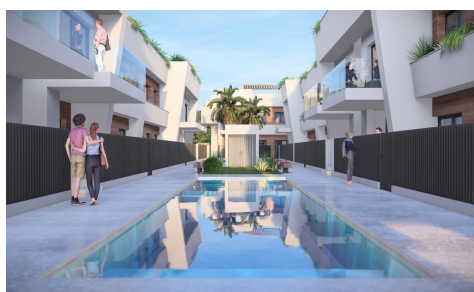

SPS14866F

Bungalow in Torre Pacheco

€305,000

3

2

88m²

N/A

New Construction Homes in Torre-Pacheco, Costa C jilida Modern Bungalows with Exceptional Features Discover a new residential complex in Torre-Pacheco, offering 24 stylish bungalows with 2 or 3 bedrooms. Choose between ground-floor homes with spacious terraces or first-floor units boasting private terraces and solariums. Each solarium includes a pergola, a barbecue area, and reinforced roofing, perfect for installing a jacuzzi. All homes come with a designated parking space and fully installed air conditioning, ensuring comfort year-round. Prime Location in Torre-Pacheco Nestled in the heart of Torre-Pacheco, this development enjoys proximity to essential amenities, including supermarkets, shops, bars, and restaurants. The vibrant town center, with its charming