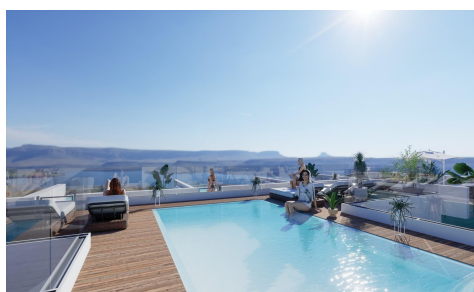

SPS75086L

Penthouse in Torrevieja

€469,000

2

2

64m²

N/A

NEW BUILD PENTHOUSES IN TORREVIEJA New Build avant-garde design five-storey development in Torrevieja with 34 exclusive properties offers a variety of living options, from stylish apartments to penthouses with breathtaking panoramic views. Every corner of residential has been carefully planned to maximise space and natural light, creating bright and welcoming environments that invite well-being. Residential majestically located in the heart of Torrevieja, consolidating itself as a residential development full of elegance and modernity. Its strategic location ensures that residents will feel part of this amazing city with easy access to a variety of services and attractions. It is a unique opportunity to invest in a sophisticated lifestyle in the...(Ask for More Details!)