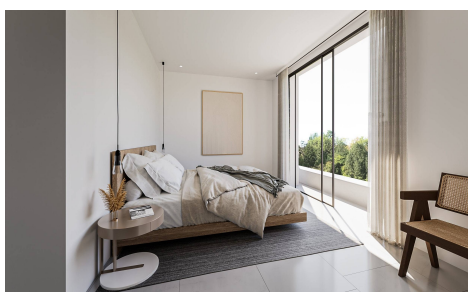

SPS76420A

Villa in Javea - Xabia

€1,285,000

3

3

324m²

1,000m²

Welcome to your future home in J avea, a stunning new-build villa located in the prestigious Monte Olimpo residential area on the northern Costa Blanca. This beautifully designed property sits on a generous 1,000 m2 plot and offers an elegant single-storey layout with a total built area of 351 m2, including 150 m2 of usable space and over 147 m2 of terrace. Villa Gemini features three spacious bedrooms, two bathrooms, and a guest WC, alongside a refined open-plan kitchen, expansive living and dining area, and panoramic views of J avea's natural surroundings. ~The exterior is equally impressive, with a landscaped, low-maintenance garden filled with Mediterranean plants and trees, a large terrace perfect...(Ask for More Details!)