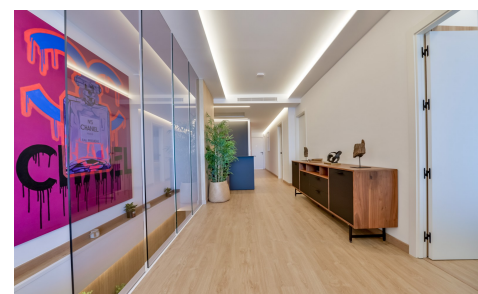

SPS94552R

Duplex in Altea

€599,000

4

3

152m²

N/A

This exclusive front-line duplex, recently renovated, offers a sophisticated lifestyle in one of the most privileged areas of Mascarat, Altea. With stunning open views of the Mediterranean, the property perfectly combines contemporary design, high-quality materials and bespoke finishes, creating an elegant and functional living space. The property is arranged over two levels. On the main floor, a spacious and bright living-dining area opens to the exterior through large panoramic windows, allowing you to enjoy the sea from almost every corner. The fully equipped designer kitchen integrates seamlessly into the space. This level also features three bedrooms and two bathrooms, one of them en suite, all finished...(Ask for More Details!)