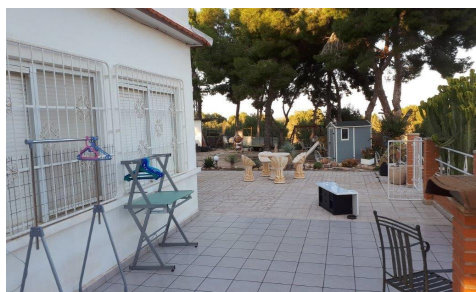

SPS70428M

Country House in Torrevieja

€850,000

8

3

480m<sup>2</sup>

10,000m<sup>2</sup>

N/A