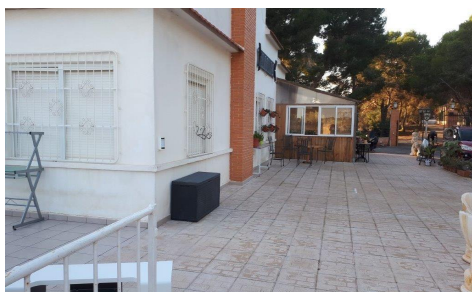

SPS70428M

Country House in Torrevieja

€850,000

8

3

480m<sup>2</sup>

10,000m<sup>2</sup>

N/A