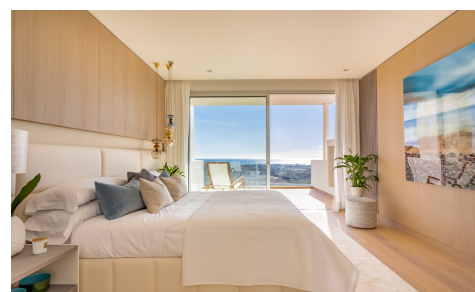

SM60930T

Apartment in Benahavis

€830,000

2

2

131m²

N/A

This amazing apartment is located alongside the Marbella Golf and Equestrian Clubs in Benahavis, Just only 15 minutes away from Marbella and 10 minutes from Puerto BanÃ³s. The views from the property are spectacular, overseeing the Mediterranean, Gibraltar and the Atlas Mountains, and surrounded by green hills, which renders it an ideal location for the development of an elegant gated community. The apartment incorporate modern design along with an Andalusian touch and quality finishing. It caters to those looking to benefit from the Golden Visa privileges that grant a permanent residency to buyers and their families. Ideal property for investment or permanent home. For more information please contact us