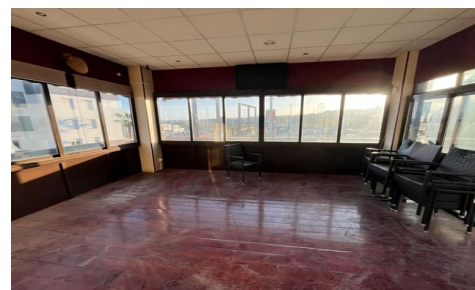

0

0

90m²

N/A

N/A

Unlock the potential of your business with this exceptional opportunity in one of the most vibrant commercial hubs on the Costa Blanca! Located in the bustling La Fuente Commercial Centre, this spacious 90 m² commercial unit offers outstanding visibility, constant foot traffic, and an established business environment ideal for launching a new venture or expanding an existing brand. - High-traffic location in a well-known commercial hotspot - Generous 90 m² layout – adaptable to a variety of business types - Dedicated underground parking space – a valuable and rare bonus This is a strategic investment at just –149,995, offering exceptional potential for long-term growth. Don't miss out – units in...(Ask for More Details!)