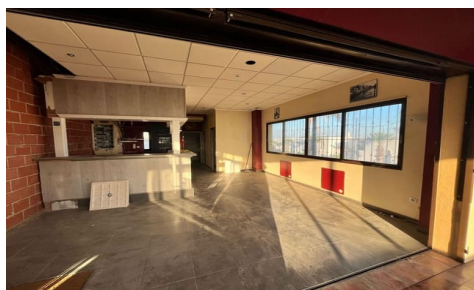

0

0

90m²

N/A

N/A

Unlock the potential of your business with this exceptional opportunity in one of the most vibrant commercial hubs on the Costa Blanca! Located in the bustling La Fuente Commercial Centre, this spacious 90 m² commercial unit offers outstanding visibility, constant foot traffic, and an established business environment ideal for launching a new venture or expanding an existing brand. - High-traffic location in a well-known commercial hotspot - Generous 90 m² layout – adaptable to a variety of business types - Dedicated underground parking space – a valuable and rare bonus This is a strategic investment at just –149,995, offering exceptional potential for long-term growth. Don't miss out – units in...(Ask for More Details!)