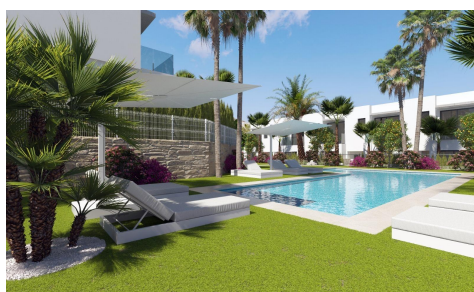

SPS68923L

Villa in Finestrat **€565,000**

3

3

109m²

179m²

NEW BUILD SEMI-DETACHED VILLAS IN FINESTRAT New Build residential of townhouses and semi-detached villas in Sierra Cortina, Finestrat. All properties will have 3 spacious bedrooms and 3 elegant bathrooms to provide comfort and privacy to its inhabitants. The spacious living-dining room, with its integrated modern kitchen, will be the heart of the house, where family and friends will be able to gather and enjoy unforgettable moments. In addition, the house will be equipped with pre-installation for ducted air conditioning. Cutting-edge technology will be a prominent feature of this house, as it will be fully automated thanks to an advanced home automation system. From lighting control to security...(Ask for More Details!)