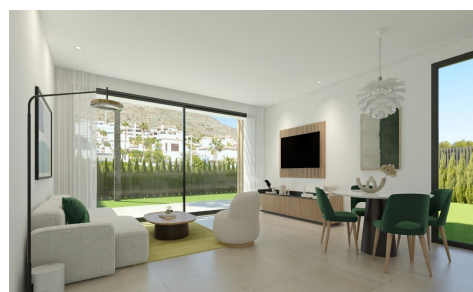

SPS68923L

Villa in Finestrat **€565,000**

3

3

109m²

179m²

NEW BUILD SEMI-DETACHED VILLAS IN FINESTRAT New Build residential of townhouses and semi-detached villas in Sierra Cortina, Finestrat. All properties will have 3 spacious bedrooms and 3 elegant bathrooms to provide comfort and privacy to its inhabitants. The spacious living-dining room, with its integrated modern kitchen, will be the heart of the house, where family and friends will be able to gather and enjoy unforgettable moments. In addition, the house will be equipped with pre-installation for ducted air conditioning. Cutting-edge technology will be a prominent feature of this house, as it will be fully automated thanks to an advanced home automation system. From lighting control to security...(Ask for More Details!)