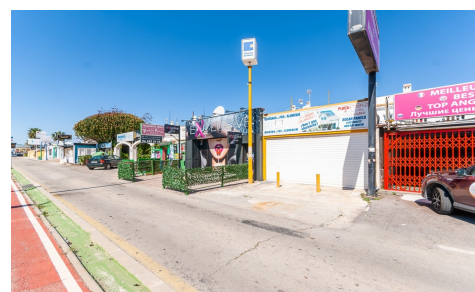

SPS85667W

Commercial in Orihuela Costa

€183,000

0

0

122m²

123m²

N/A

In the La Regia Urbanization, in a commercial area surrounded by bars, restaurants, shops of various kinds and with constant passage of vehicles and people, is this 108 m2 commercial premises. ~ It consists of a large glazed display window, a first area on one level and above it, the rear part with an office division and a bathroom. ~ The premises are in perfect condition and could be perfect for displaying material, a store, an office or any other business. ~ It is worth a visit.