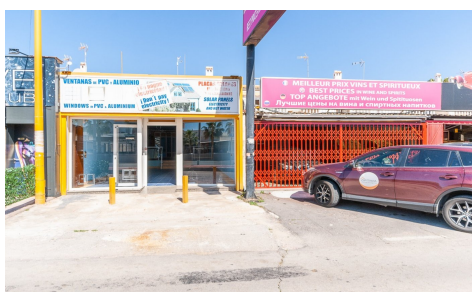

SPS85667W

Commercial in Orihuela Costa

€183,000

0

0

122m²

123m²

N/A

In the La Regia Urbanization, in a commercial area surrounded by bars, restaurants, shops of various kinds and with constant passage of vehicles and people, is this 108 m2 commercial premises. ~ It consists of a large glazed display window, a first area on one level and above it, the rear part with an office division and a bathroom. ~ The premises are in perfect condition and could be perfect for displaying material, a store, an office or any other business. ~ It is worth a visit.