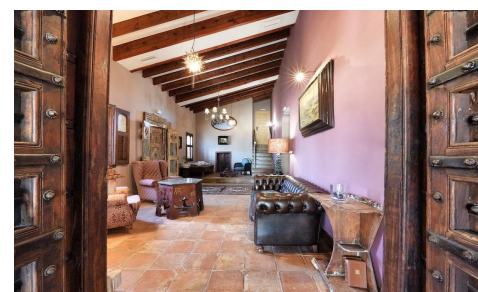

## Country House in Orihuela

€1,750,000

4

3

350m<sup>2</sup>

13,700m<sup>2</sup>

N/A

Opportunity to live in a unique place and with the possibility of having your own business. . In front of the La Pedrera reservoir, we offer you an impressive independent Chalet on a plot of 13,700 meters and with a house of 320 meters with stunning views of the reservoir. . This impressive house is distributed on two floors with two living rooms with fireplace, one of them very large of 85 m2, kitchen with its island, 4 bedrooms, 3 bathrooms, 1 toilet, solarium and a large porch overlooking the orange trees, large terrace with barbecue and pool of 15 x 7 m, facing the lake. . ... (Ask for More Details!)