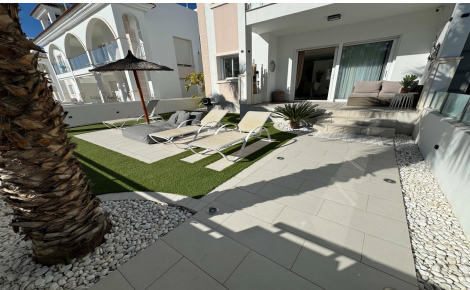

SPS13322J

Apartment in Rojales **€310,000**

2

2

82m²

N/A