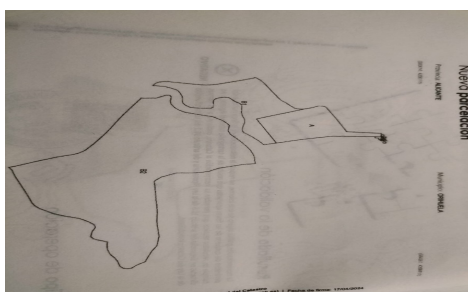

## Land a Plots in Torremendo

€175,000

0

0

N/A

87,545m<sup>2</sup>

N/A

Here we have a plot of land for sale located in San Onofre and El Alcachofar near to Torremendo and close proximity to the border of Murcia. Plot size 87,545 square meters. If you wish to have access to mains electric there is an access point about 500 metres away from the land. The land is registered as Rustic land, allowing the possibility to build a property due to the fact rustic land can be built on every 26,000m<sup>2</sup>. This permission will need to be checked at the local town hall for any updates. Electric will need to be installed for a building...(Ask for More Details!)