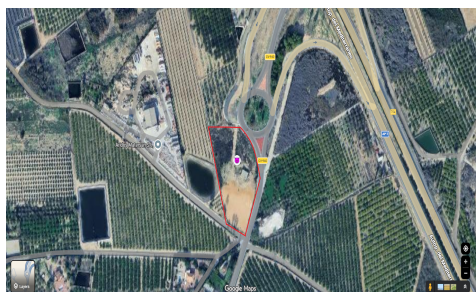

## Land a Plots in San Miguel de Salinas

€99,000

0

0

98m<sup>2</sup>

8,713m<sup>2</sup>

Here we have a large plot of land equalling to 8,713m<sup>2</sup> located just on the outskirts of San Miguel de Salinas. The land is completely flat and has direct access to the main road towards the airports of Alicante and Murcia. Being just a short car ride to the local towns for amenities. Including a 98m<sup>2</sup> casita in the middle. This land and casita will be perfect for La Huerta! ! Wanting that little getaway area for you and the family, or want to host large get togethers with friends for birthdays and other special events? Then this is the perfect spot...(Ask for More Details!)