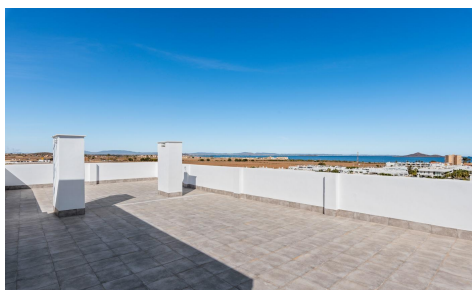

SPS72920R

Penthouse in Cartagena

€358,000

2

2

99m²

N/A

NEW BUILD RESIDENTIAL COMPLEX IN MAR DE CRISTAL New Build modern residential complex of apartments and penthouses located very close to the promenade and the long lovely sandy beaches of Mar de Cristal. You can choose from ground floor apartments with a private garden, mid-floor apartments with a terrace, and penthouses with private solarium. Properties has 2 or 3 bedrooms and 2 bathrooms. The apartments have a modern design, presenting an open plan living area, combining the kitchen, dining area and lounge, into a large space with access to the terrace. The master bedroom has a private bathroom. ...(Ask for More Details!)