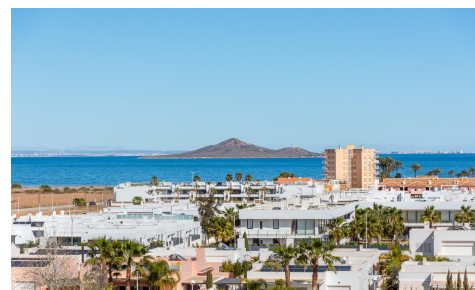

SPS72920R

Penthouse in Cartagena

€358,000

2

2

99m²

N/A

NEW BUILD RESIDENTIAL COMPLEX IN MAR DE CRISTAL New Build modern residential complex of apartments and penthouses located very close to the promenade and the long lovely sandy beaches of Mar de Cristal. You can choose from ground floor apartments with a private garden, mid-floor apartments with a terrace, and penthouses with private solarium. Properties has 2 or 3 bedrooms and 2 bathrooms. The apartments have a modern design, presenting an open plan living area, combining the kitchen, dining area and lounge, into a large space with access to the terrace. The master bedroom has a private bathroom. ...(Ask for More Details!)