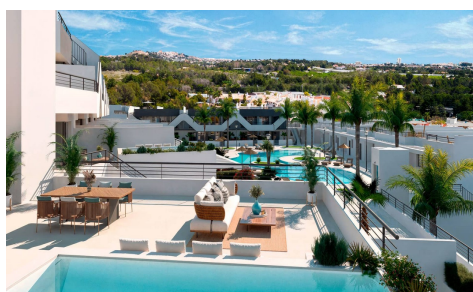

SPS69319Q

Apartment in Alfaz del Pi

€274,000

2

2

97m²

N/A

Discover Alfaz Essence, an incredible apartment development in Alfaz del Pi, where the Mediterranean light, nature, and the sea come together in harmony. Located on an elevated location, Alfaz Essence offers a tranquil and well-maintained environment, ideal for those who value well-being. Prices starting from €289,000. Most units come with either a private garden or solarium, perfect for enjoying the outdoors in a private and peaceful atmosphere. For those seeking an even more exclusive experience, there is the option to add a jacuzzi or private pool. In addition, every property includes a private parking space for your maximum convenience. Each of the 123 homes is designed for maximum comfort, with spacious terraces, garden areas, and...(Ask for More Details!)