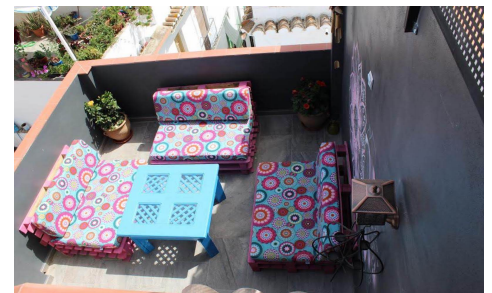

SPS46222G

Villa in Competa **€497,000**

8

8

355m²

N/A

N/A

La Posada del Cani offers a fantastic opportunity for anyone wishing to have a B&B or rental business in the charming Andalusian 'pueblo blanco' of C mpeta. This well-appointed residence has been recently renovated to an extremely high standard and provides 8 individually designed suites, a large family apartment, laundry room and a central guest sitting room with bar & catering facilities. Accommodation consists of: three double rooms with large en suite shower rooms, one honeymoon suite with corner bath & WC, two rooms with double & single beds with en suite shower rooms, a triple bedded room and a single suite, both with en suite shower rooms. The apartment has...(Ask for More Details!)