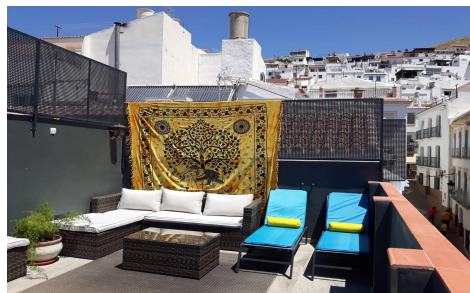

SPS46222G

Villa in Competa **€497,000**

8

8

355m²

N/A

N/A

La Posada del Cani offers a fantastic opportunity for anyone wishing to have a B&B or rental business in the charming Andalusian 'pueblo blanco' of C mpeta. This well-appointed residence has been recently renovated to an extremely high standard and provides 8 individually designed suites, a large family apartment, laundry room and a central guest sitting room with bar & catering facilities. Accommodation consists of: three double rooms with large en suite shower rooms, one honeymoon suite with corner bath & WC, two rooms with double & single beds with en suite shower rooms, a triple bedded room and a single suite, both with en suite shower rooms. The apartment has...(Ask for More Details!)