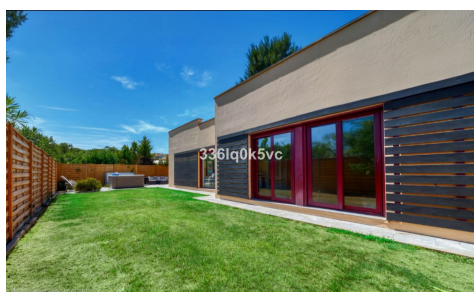

MLS11177B

3361q0k5vc

Villa in Benahavis

€535,000

3361q0k5vc

3

3

138m²

320m²

Exclusive Detached Villa with Private Jacuzzi € Parque Botánico, Benahavés- Located in the secure and prestigious hills of Benahavés, this charming detached family home offers the perfect blend of Mediterranean tranquility and resort-style luxury. Situated within the sought-after Parque Botánico Las Lomas del Guadalmina urbanization, this property is designed for those seeking privacy and a high quality of life. Your Private Sanctuary This villa is designed for comfort, ease of use, and maximum privacy: Single-Level Living: The home features a practical layout all on one floor, providing seamless flow between living areas. Spacious Plot: The property sits on a private plot of 320 m Generous Living Space: It boasts a total built area...(Ask for More Details!)