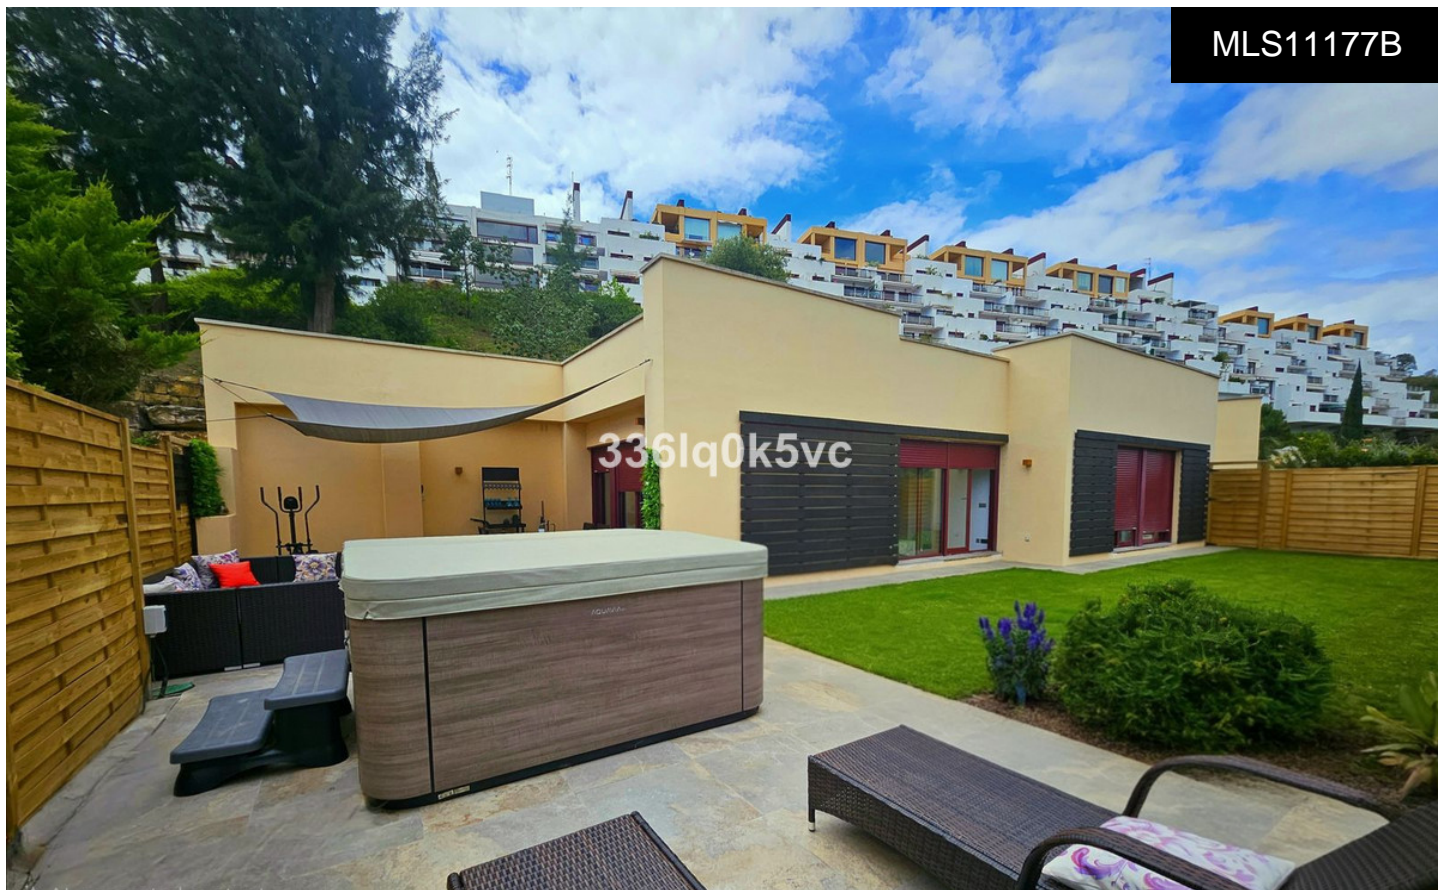

MLS11177B

3361q0k5vc

Villa in Benahavis

€535,000

3361q0k5vc

3

3

138m²

320m²

Exclusive Detached Villa with Private Jacuzzi € Parque Botánico, Benahavés- Located in the secure and prestigious hills of Benahavés, this charming detached family home offers the perfect blend of Mediterranean tranquility and resort-style luxury. Situated within the sought-after Parque Botánico Las Lomas del Guadalmina urbanization, this property is designed for those seeking privacy and a high quality of life. Your Private Sanctuary This villa is designed for comfort, ease of use, and maximum privacy: Single-Level Living: The home features a practical layout all on one floor, providing seamless flow between living areas. Spacious Plot: The property sits on a private plot of 320 m Generous Living Space: It boasts a total built area...(Ask for More Details!)