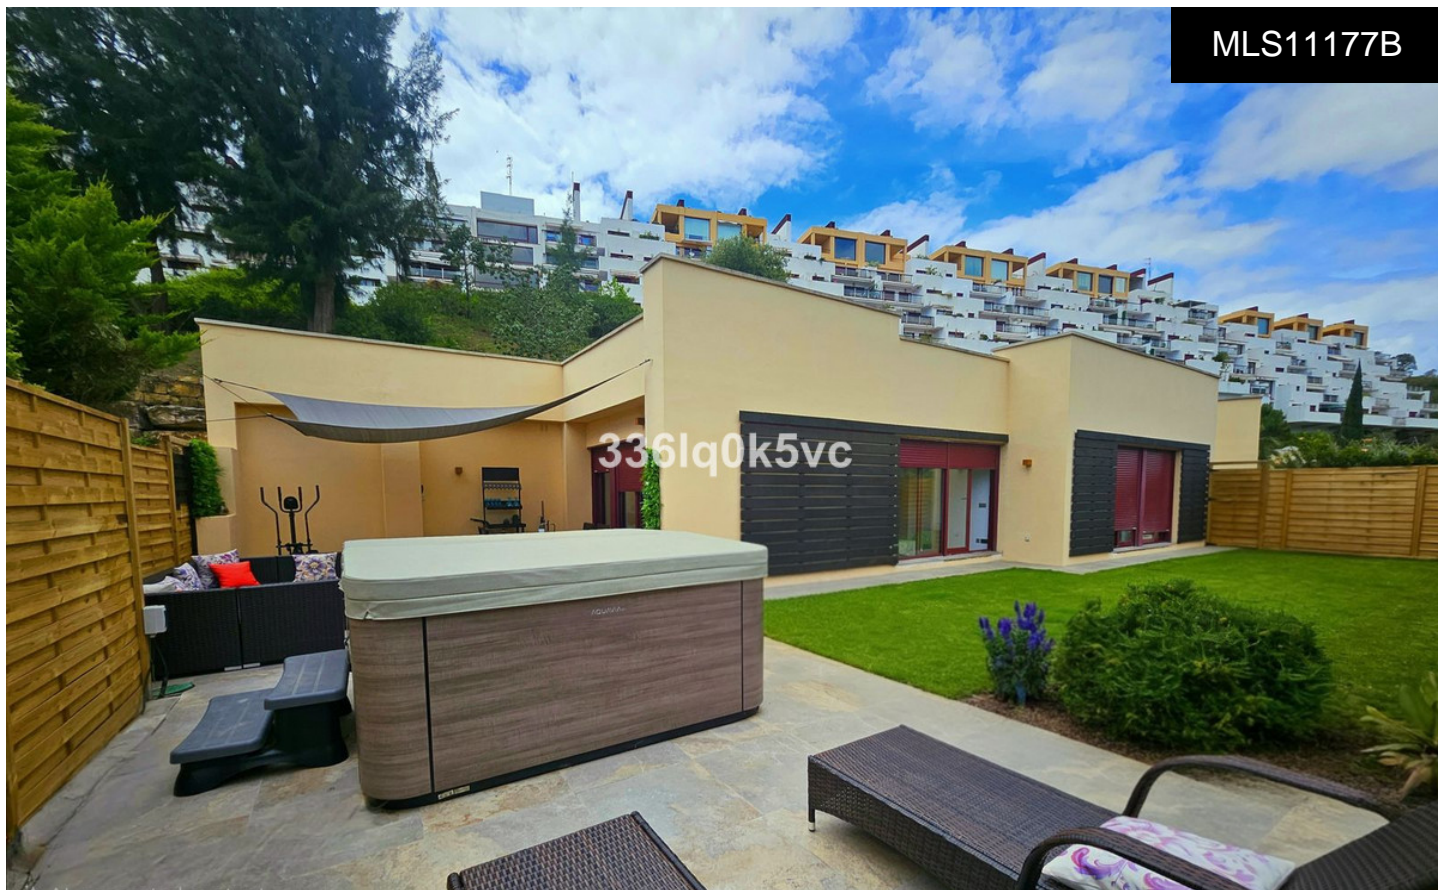

MLS11177B

3361q0k5vc

Villa in Benahavis

€550,000

3361q0k5vc

3361q0k5vc

3

2

138m²

320m²

Exclusive Detached Villa with Private Jacuzzi € Parque Botánico, Benahavés- Located in the secure and prestigious hills of Benahavés, this charming detached family home offers the perfect blend of Mediterranean tranquility and resort-style luxury. Situated within the sought-after Parque Botánico Las Lomas del Guadalmina urbanization, this property is designed for those seeking privacy and a high quality of life. +2Your Private Sanctuary This villa is designed for comfort, ease of use, and maximum privacy: Single-Level Living: The home features a practical layout all on one floor, providing seamless flow between living areas. Spacious Plot: The property sits on a private plot of 320 m². Generous Living Space: It boasts a total...(Ask for More Details!)