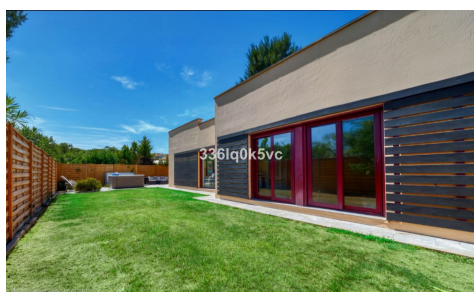

MLS11177B

3361q0k5vc

Villa in Benahavis

€550,000

3361q0k5vc

3361q0k5vc

3

2

138m²

320m²

Exclusive Detached Villa with Private Jacuzzi € Parque Botánico, Benahavés- Located in the secure and prestigious hills of Benahavés, this charming detached family home offers the perfect blend of Mediterranean tranquility and resort-style luxury. Situated within the sought-after Parque Botánico Las Lomas del Guadalmina urbanization, this property is designed for those seeking privacy and a high quality of life. +2Your Private Sanctuary This villa is designed for comfort, ease of use, and maximum privacy: Single-Level Living: The home features a practical layout all on one floor, providing seamless flow between living areas. Spacious Plot: The property sits on a private plot of 320 m². Generous Living Space: It boasts a total...(Ask for More Details!)