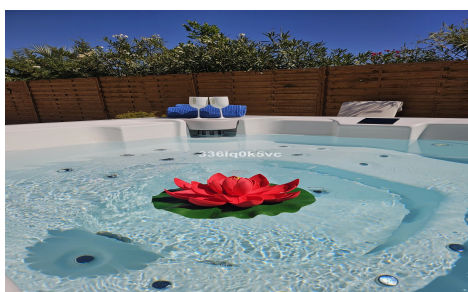

3361q0k5vc