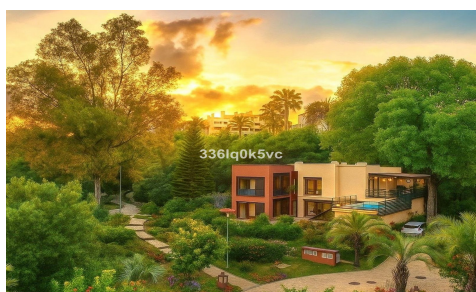

MLS42081S

**Villa in Benahavis**

**€699,000**

4

5

285m<sup>2</sup>

N/A

Maximum privacy and spectacular views in the best located villa in Parque Botánico. This detached villa enjoys the best location in the entire resort, in an elevated position, with no direct neighbors and with light throughout the day. It offers absolute privacy and incredible views of the forest and mountains. The house stands out for its spaciousness and a very comfortable distribution. The main living room opens onto a sunny terrace from which you can access the private elevated pool, equipped with hydromassage jets. It is a perfect space to relax, share moments and enjoy the natural environment in total privacy. The kitchen is modern and functional. The rest area includes...(Ask for More Details!)