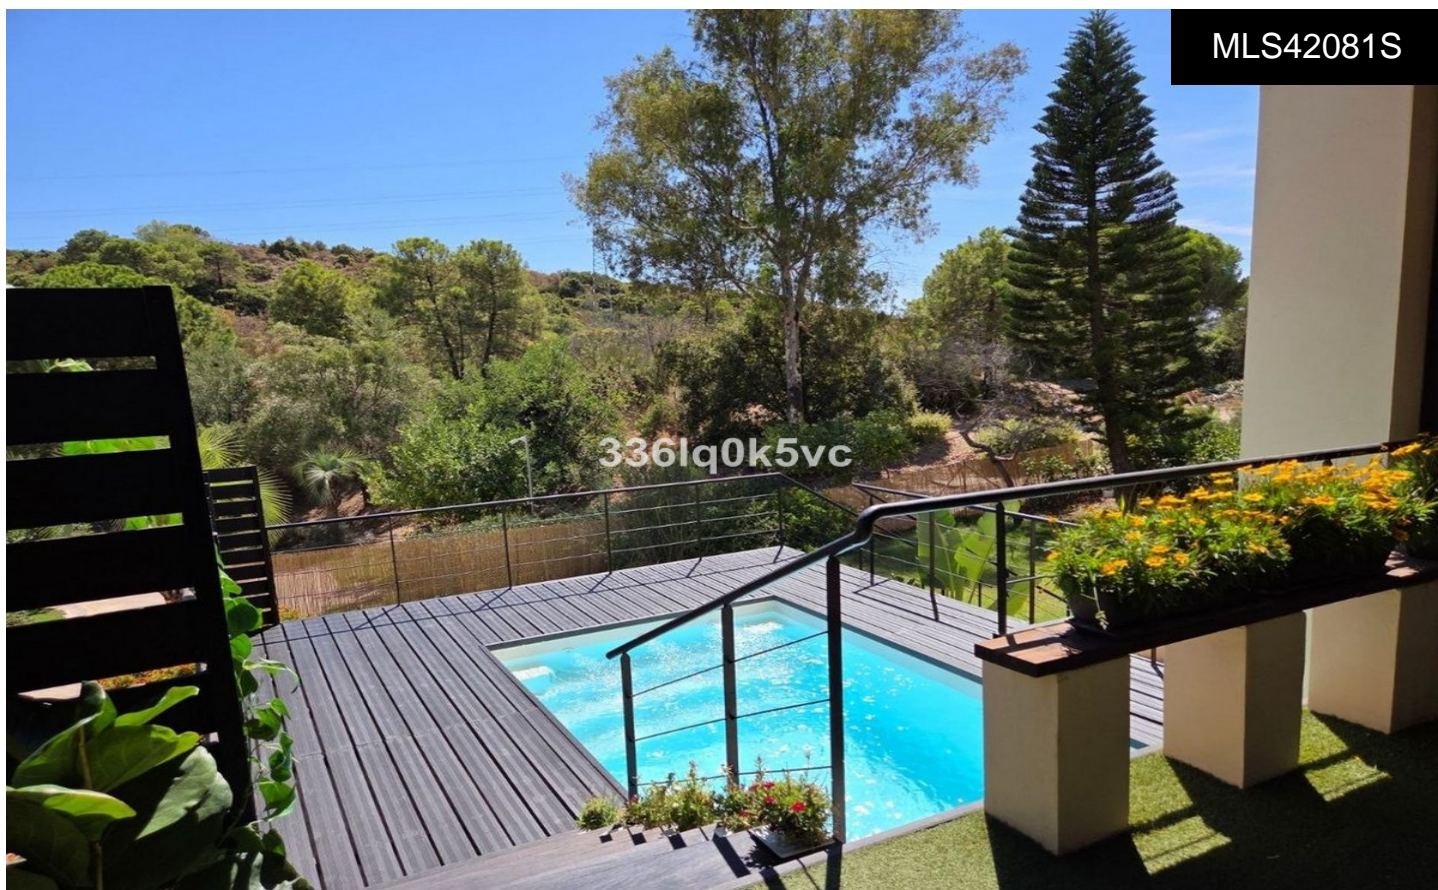

MLS42081S

**Villa in Benahavis**

**€699,000**

4

5

285m<sup>2</sup>

N/A

Maximum privacy and spectacular views in the best located villa in Parque Botánico. This detached villa enjoys the best location in the entire resort, in an elevated position, with no direct neighbors and with light throughout the day. It offers absolute privacy and incredible views of the forest and mountains. The house stands out for its spaciousness and a very comfortable distribution. The main living room opens onto a sunny terrace from which you can access the private elevated pool, equipped with hydromassage jets. It is a perfect space to relax, share moments and enjoy the natural environment in total privacy. The kitchen is modern and functional. The rest area includes...(Ask for More Details!)