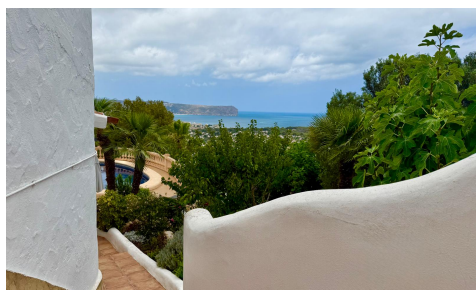

## Villa in Javea

€970,000

5

3

250m<sup>2</sup>

1,218m<sup>2</sup>

N/A

Located on a sloped and elevated plot between two quiet residential streets, this unique Ibizan-style villa offers panoramic sea views from almost every room. It was originally designed and inhabited by the architect who created it, and it retains all the character and personality of a home with history. The house is distributed over three levels, connected by a curved internal staircase and several external staircases. Access to the home is level from the upper street, with parking space for two vehicles. On this floor is the spacious and bright master bedroom, featuring a large private terrace from which one can enjoy an impressive view of JÁvea and the Mediterranean...(Ask for More Details!)