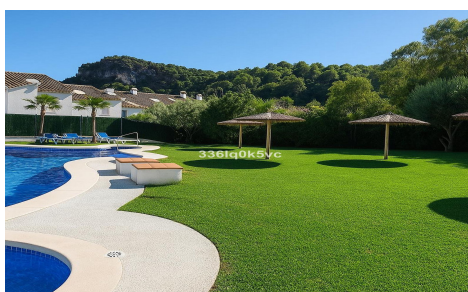

MLS37449T

Apartment in Benahavis

€360,000

3

2

127m²

N/A

Charming Duplex Apartment with Panoramic Views – BenahavÃ-sAre you looking for a cozy home or a smart investment in the most culinary village of the Costa del Sol? This unique duplex apartment in BenahavÃ-s combines comfort, a clever layout, and breathtaking views of the surrounding mountains. The LayoutThis property stands out with its practical "inverted" layout, designed to prioritize privacy in the sleeping quarters and maximize the views from the living areas. Lower Floor (Sleeping Quarters):You enter the home via your private terrace, conveniently located right next to the parking area–making unloading groceries or luggage effortless. This level features two spacious, bright bedrooms and a cleverly designed extra small third...(Ask for More Details!)