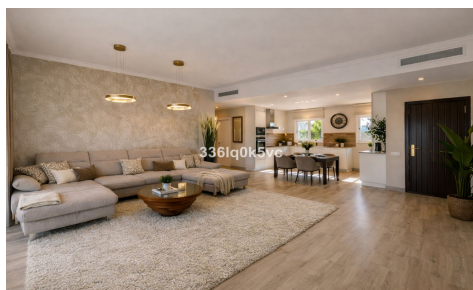

MLS33275J

Penthouse in Benahavis

€625,000

3

2

110m²

55m²

ELEGANT PENTHOUSE APARTMENT WITH PANORAMIC LA CONCHA MOUNTAIN AND SEA VIEWS
 PARAISO PUEBLO PHASE II "BENAHAV" • SC
 CONTEMPORARY MEDITERRANEAN LIVING IN AN EXCLUSIVE RESORT-STYLE COMMUNITY
 TOURIST LICENCE IN PLACE
 Discover this elegant first-floor apartment with a private rooftop solarium in the exclusive Paraiso Pueblo residential community (Phase II, completed in 2023) in Benahav-s, where contemporary Mediterranean style blends seamlessly with comfort, privacy and resort-style living. The apartment is located in one of the quieter, car-free areas of the community, close to the coworking area, restaurant, gym and the main swimming pool, yet not directly next to them, offering both