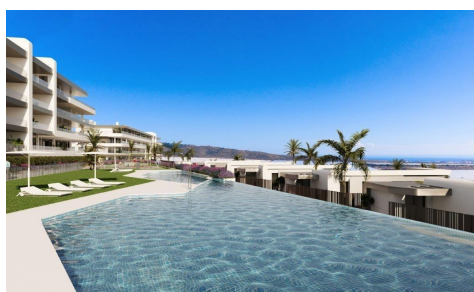

SPS48905L

Penthouse in Mutxamel

€399,000

2

2

74m²

N/A

NEW BUILD RESIDENTIAL COMPLEX NEAR MUTXAMEL. Come and live in a complex in an area with a high quality of life, located on the Bonalba golf course with stunning sea views near Mutxamel, a short distance from the Alicante Airport, the city of Alicante and the beaches. . Residential complex has 2 and 3 bedrooms apartments with large terraces, and 2, 3 and 4 bedrooms villas. A dream home where you will create the best memories of your life. Exclusive homes with all the necessary amenities close at hand. Unwind after a long working day in the swimming pool of the complex. Every nook and cranny...(Ask for More Details!)