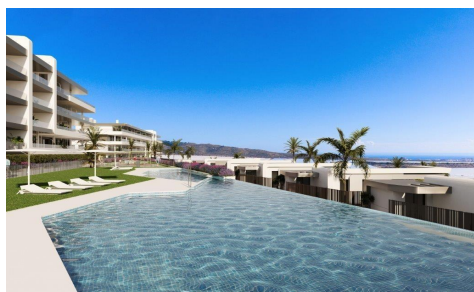

SPS88775H

Apartment in Mutxamel

€343,300

3

2

92m²

N/A

NEW BUILD RESIDENTIAL COMPLEX NEAR MUTXAMEL. Come and live in a complex in an area with a high quality of life, located on the Bonalba golf course with stunning sea views near Mutxamel, a short distance from the Alicante Airport, the city of Alicante and the beaches. . Residential complex has 2 and 3 bedrooms apartments with large terraces, and 2, 3 and 4 bedrooms villas. A dream home where you will create the best memories of your life. Exclusive homes with all the necessary amenities close at hand. Unwind after a long working day in the swimming pool of the complex. Every nook and cranny...(Ask for More Details!)