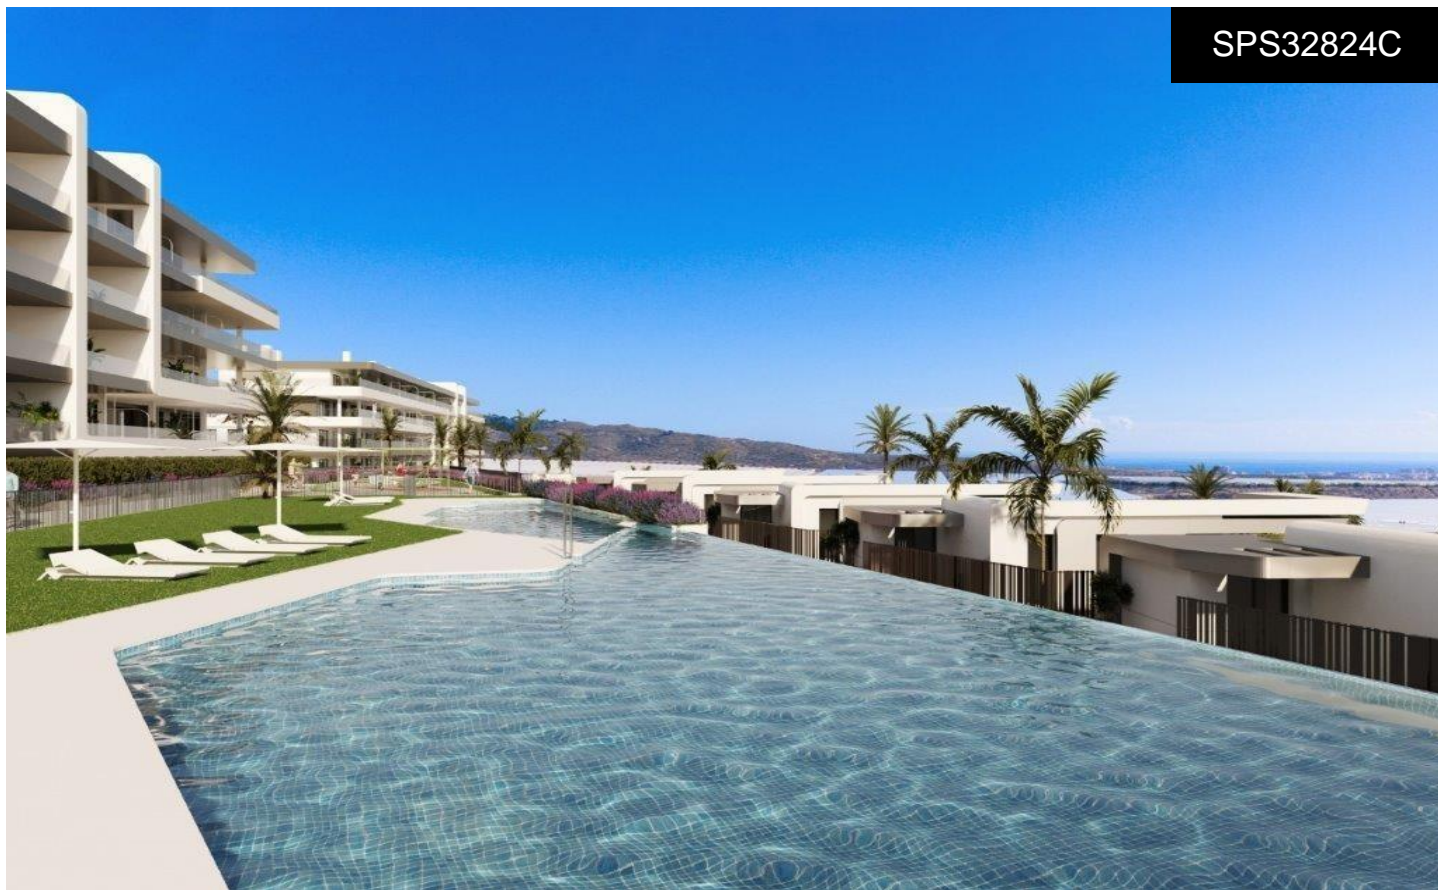

SPS32824C

Apartment in Mutxamel

€310,500

3

2

92m²

N/A

NEW BUILD RESIDENTIAL COMPLEX NEAR MUTXAMEL. Come and live in a complex in an area with a high quality of life, located on the Bonalba golf course with stunning sea views near Mutxamel, a short distance from the Alicante Airport, the city of Alicante and the beaches. . Residential complex has 2 and 3 bedrooms apartments with large terraces, and 2, 3 and 4 bedrooms villas. A dream home where you will create the best memories of your life. Exclusive homes with all the necessary amenities close at hand. Unwind after a long working day in the swimming pool of the complex. Every nook and cranny...(Ask for More Details!)