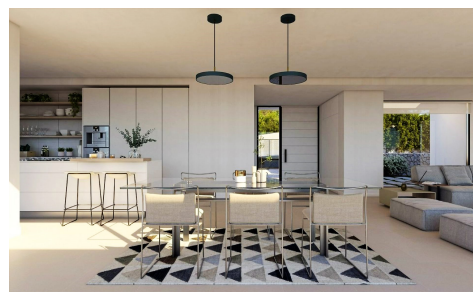

## Villa in Benitachell

€2,865,000

3

5

693m<sup>2</sup>

1,158m<sup>2</sup>

The Residential Jazmines area of Cumbre del sol offers luxury property with modern architecture and built to the highest standards. The area boasts impressive sea views and all the properties also enjoy all the services available within this established urbanization, which has a shopping area with supermarket, hairdresser, chemist, bars and restaurants, the international school Lady Elizabeth School and a extensive range of outdoor sports options with tennis and paddle courts, hiking trails, horse-riding school, not forgetting the Moraig beach with its beach bars and the Cala Llebeig and Cala Los Tiestos coves, of great beauty and charm. This modern villa has three bedrooms with en-suite bathrooms, the master bedroom being a...(Ask for More Details!)