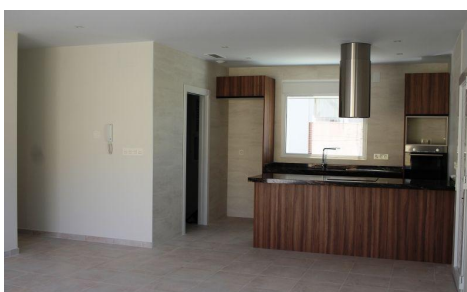

SPS96733N

Villa in La Romana

€360,000

3

2

135m²

500m²

VILLA BETWEEN SEA AND MOUNTAIN Fantastic new built Villa on a plot of 500m2 in La Romana. The villa has a constructed area of 134. 45m2, on one floor, with a porch of 18. 75m2, a living-dining-kitchen of 39. 80m2, 3 bedrooms, 2 bathrooms, a gallery. Included in the price: Appliances: hob, oven, extractor, dishwasher, fridge and washing machine. Air conditioning with heat pump, installation + machine Bathrooms with bathroom furniture with mirror, shower enclosure and taps Kitchen with white furniture and national granite Interior LED throughout the house and on the porch Double glazing,...(Ask for More Details!)