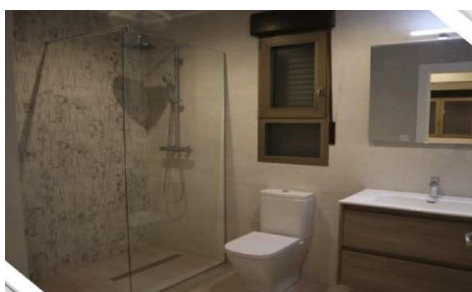

SPS19698G

Villa in Aspe

€395,000

3

2

141m²

420m²

NEW BUILD MODERN VILLA IN ASPE New Build modern and innovative design villa in La Romana, Aspe. Villa with 3 bedrooms, 2 bathroom open plan kitchen with living room, terrace, private garden with the pool and parking space. The Villas are pre installed for A/C hot and cold and electric blinds to all the windows. As well you will have a choice of tiles and kitchen so the villa will be finished to your own style and colour. Near Aspe is a very special Town of La Romana within easy walking distance from our development. La Romana has a prosperous economy based...(Ask for More Details!)